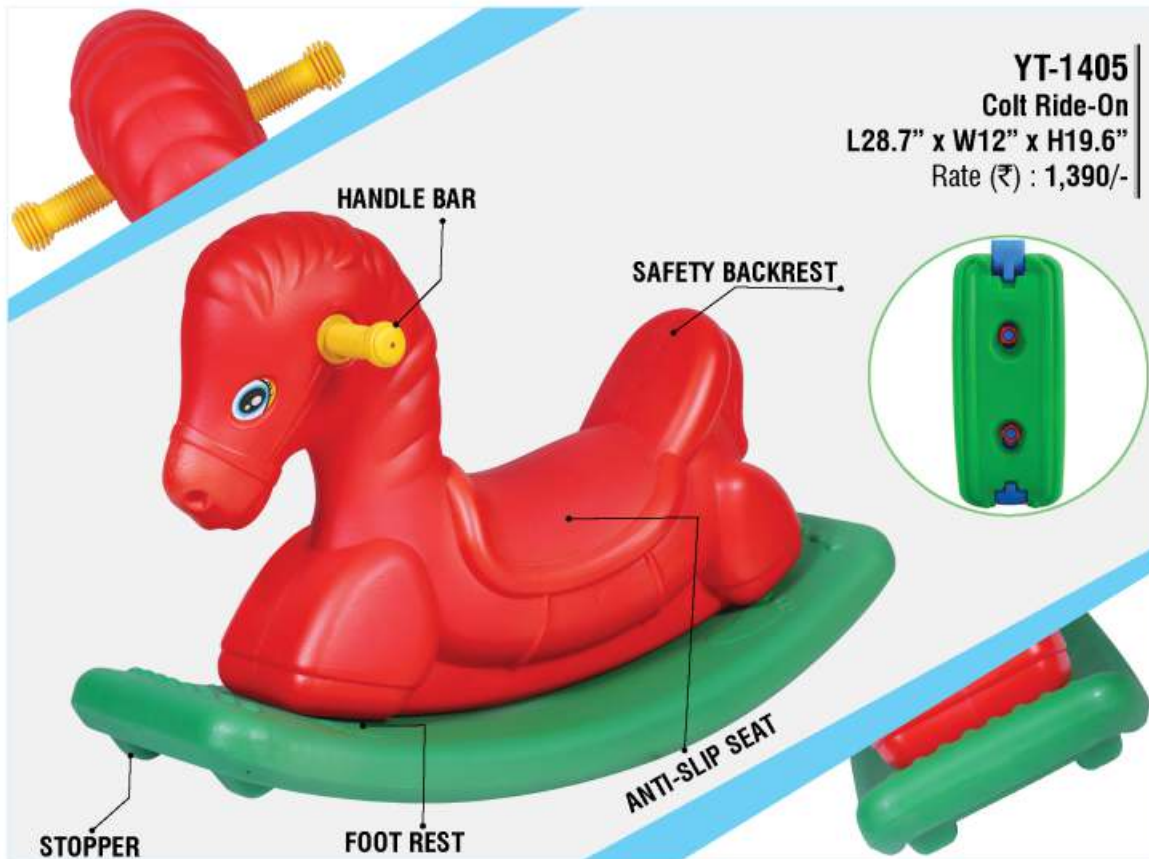

YT-1405
Colt Ride-On
L28.7" x W12" x H19.6"
Rate (₹) : 1,390/-