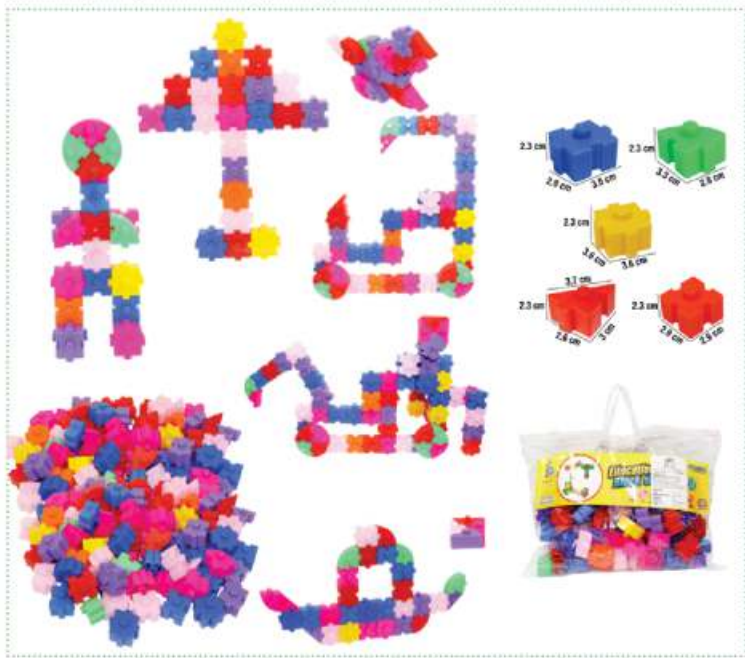

PH-1030
Ring Block Set

 Rate (₹) : **360/-**

PH-1031
Shape Block Set
 Rate (₹) : 360/-

PH-1032
Construction Block Set
 Rate (₹) : 360/-

PH-1033
Tools Block Set
 Rate (₹) : 360/-

PH-1034
Figure Block Set
 Rate (₹) : 360/-