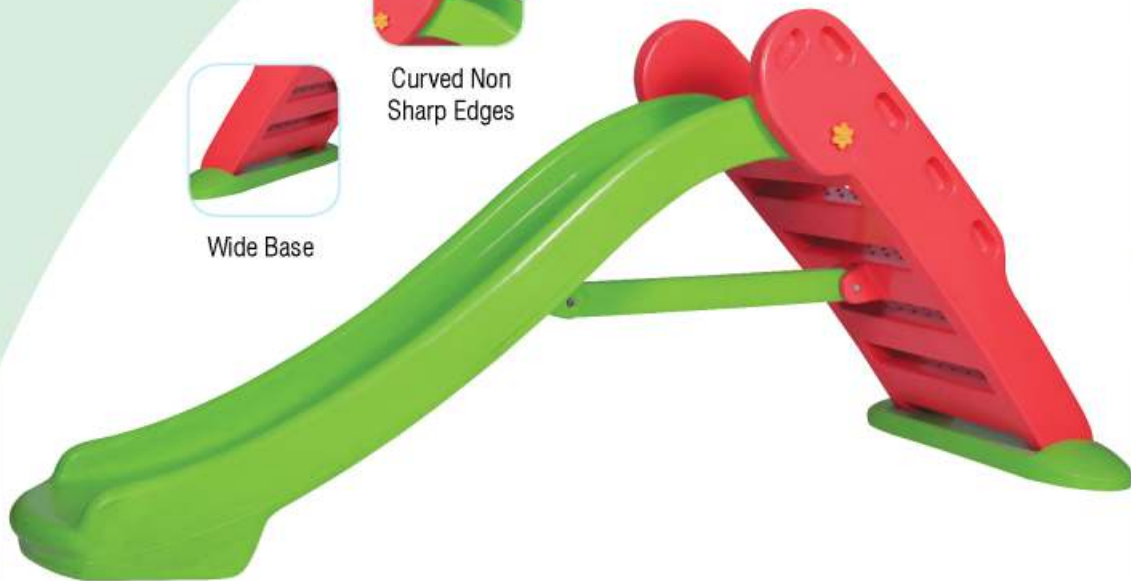

PGS-202**Senior Slide****L55" x W34" x H31.5" x T47"**Rate (₹) : **5,990/-**

PGS-277
Ultra Slide
L86" x W32" x H38.5" x T66"
Rate (₹) : 9,900/-

Big Slider

Curved Non Sharp Edges

Wide Base

Front View

Side View

Back View

Front View

Side View

Back View

Big Slider

Curved Non Sharp Edges

6 Step Slide

PGS-278