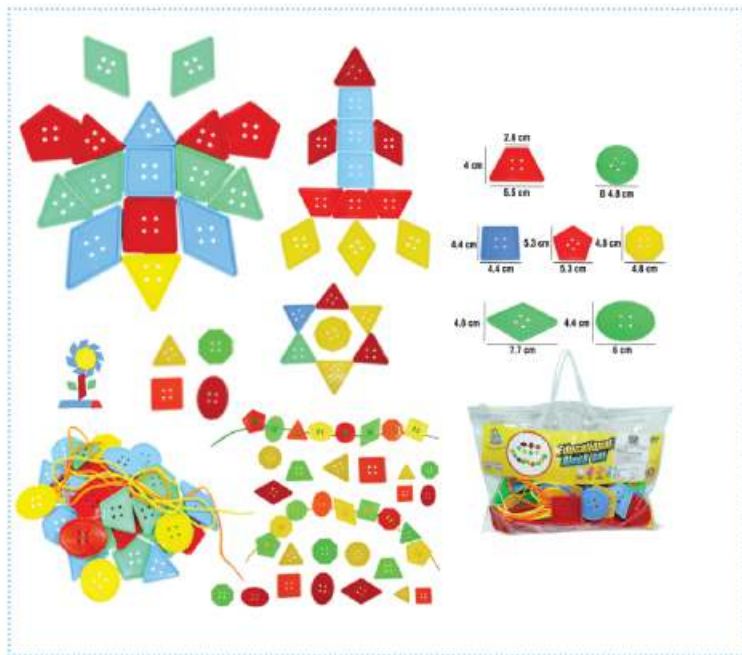

PH-1028
Shape Block Set

Rate (₹) : 360/-