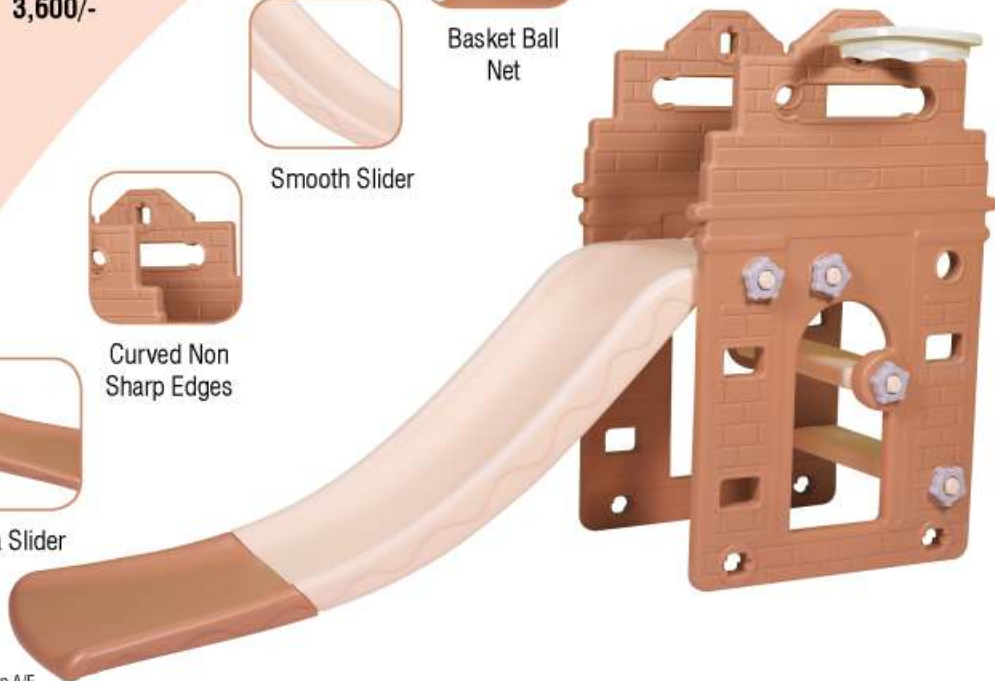

Basket Ball Net

Smooth Slider

Curved Non Sharp Edges

Extra Slider

Front View

Side View

Back View

*Design Registration A/F

Stable Buckle

Swing with Safety Guard

Larger Base

Smooth Well-rounded Edges

PGS-6426
Monumental Swing
L31.5" x W30.5" x H41"
Rate (₹) : 3,600/-

*Design Registration A/F

PGS-6416
Monumental Slide Combo
L61" xW47" xH41" xT44"
Rate (₹) : 6,000/-