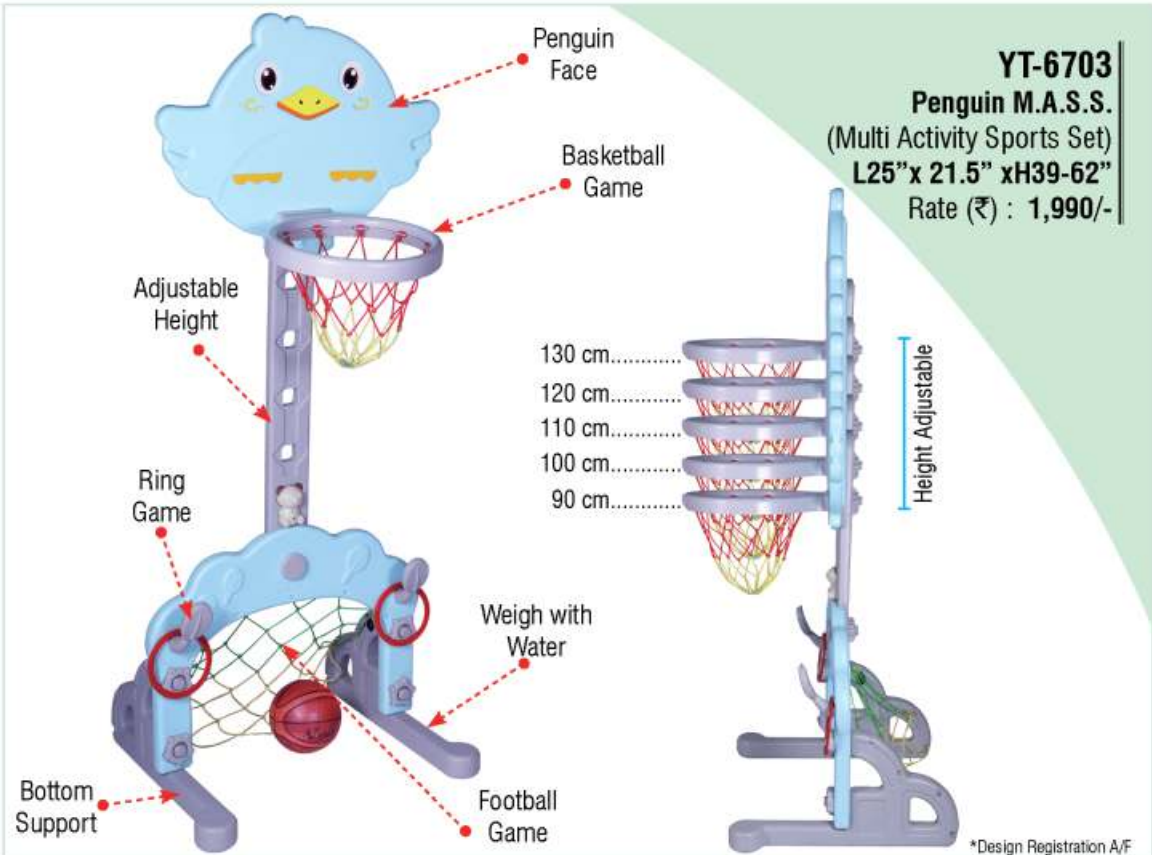

Chair Position

2 Position of chair-Low & High

*Design Registration A/F

Front View

Side View

Back View

YT-6703
Penguin M.A.S.S.
 (Multi Activity Sports Set)
L25" x 21.5" x H39-62"
 Rate (₹) : 1,990/-

*Design Registration A/F