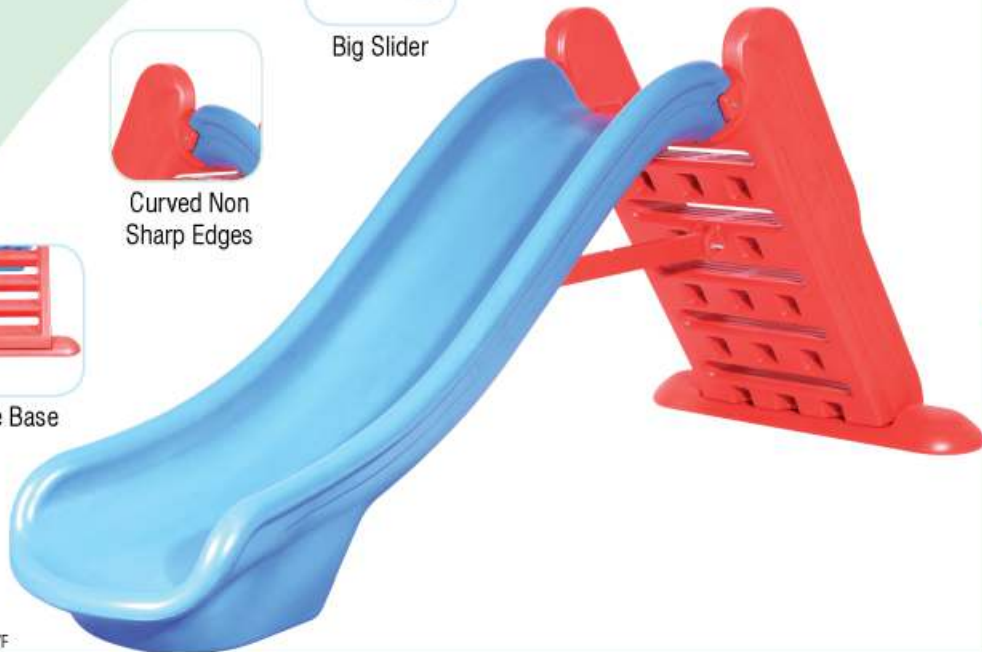

Back View

Front View

Side View

Back View

Big Slider

Curved Non Sharp Edges

6 Step Slide

PGS-278

Ultra Max Slide (6 Steps)

L96" x W39" x H46" x T73"

Rate (₹) : **14,800/-**

PGS-280
Super Max Slide
L99" xW40" xH54.5" xT73"
Rate (₹) : 16,800/-

Big Slider

 Curved Non
Sharp Edges

Wide Base

Front View