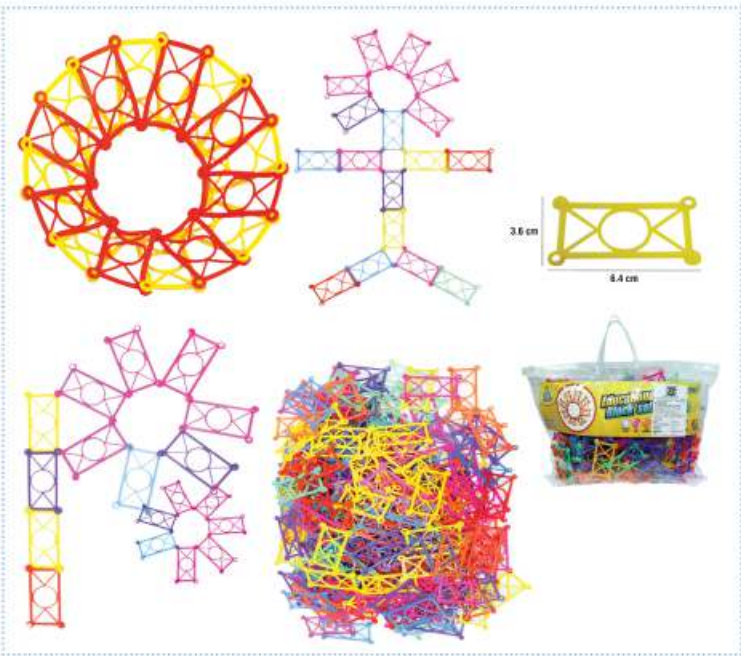

PH-1032
Construction Block Set
Rate (₹) : 360/-