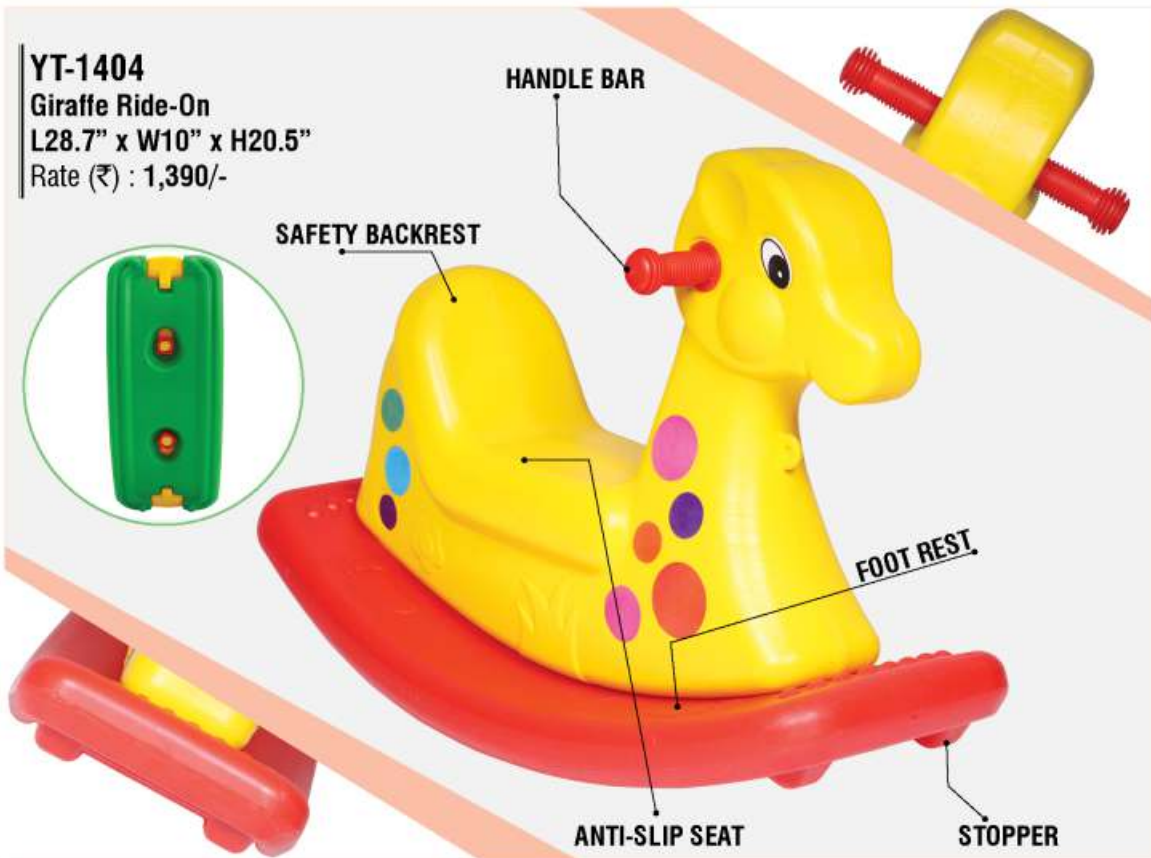

YT-2407
Jumbo Stallion Rideon
L33" x W12" x H18"
 Rate (₹) : 1,680/-

Front View

Side View

Back View

YT-1404
Giraffe Ride-On
L28.7" x W10" x H20.5"
Rate (₹) : 1,390/-

SAFETY BACKREST

HANDLE BAR

ANTI-SLIP SEAT

SAFETY BACKREST

FOOT REST

ANTI-SLIP SEAT

STOPPER

PGS-605
Balancer Toy Set
L20.5"xW4.75"xH4"(1 Pc.)
(Set of 2 Pcs.)
Rate (₹) : 1,290/-

Front View

Side View

Back View