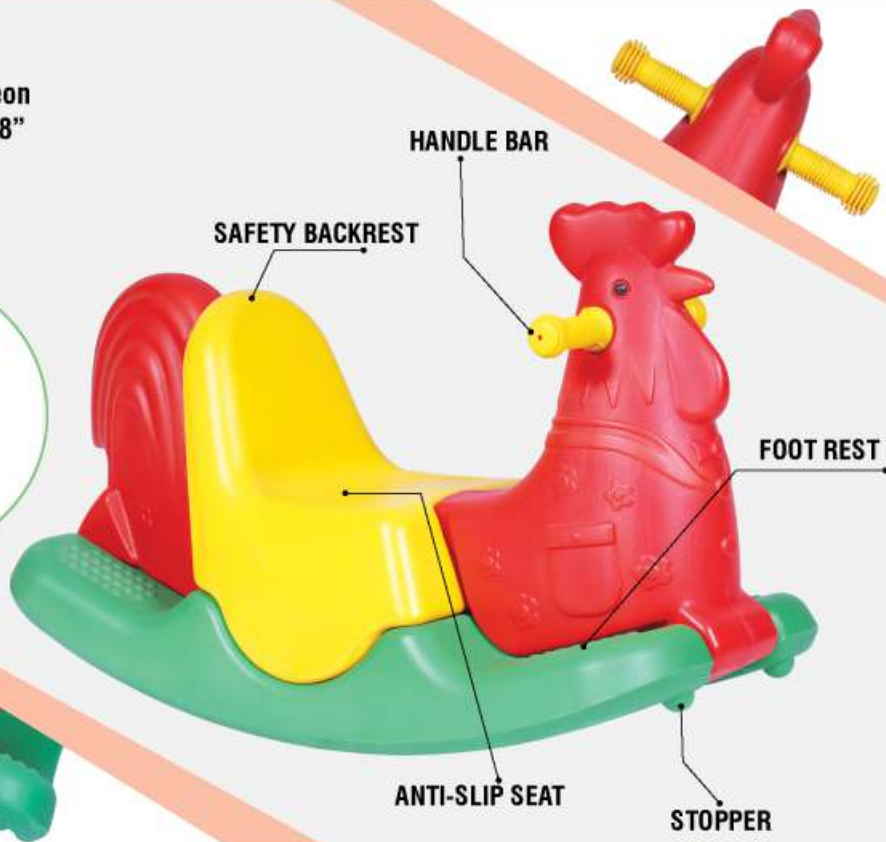

YT-2407
Jumbo Stallion Rideon
L33" x W12" x H18"
 Rate (₹) : 1,680/-

Front View

Side View

Back View

YT-1404
Giraffe Ride-On
L28.7" x W10" x H20.5"
Rate (₹) : 1,390/-

SAFETY BACKREST

HANDLE BAR

ANTI-SLIP SEAT