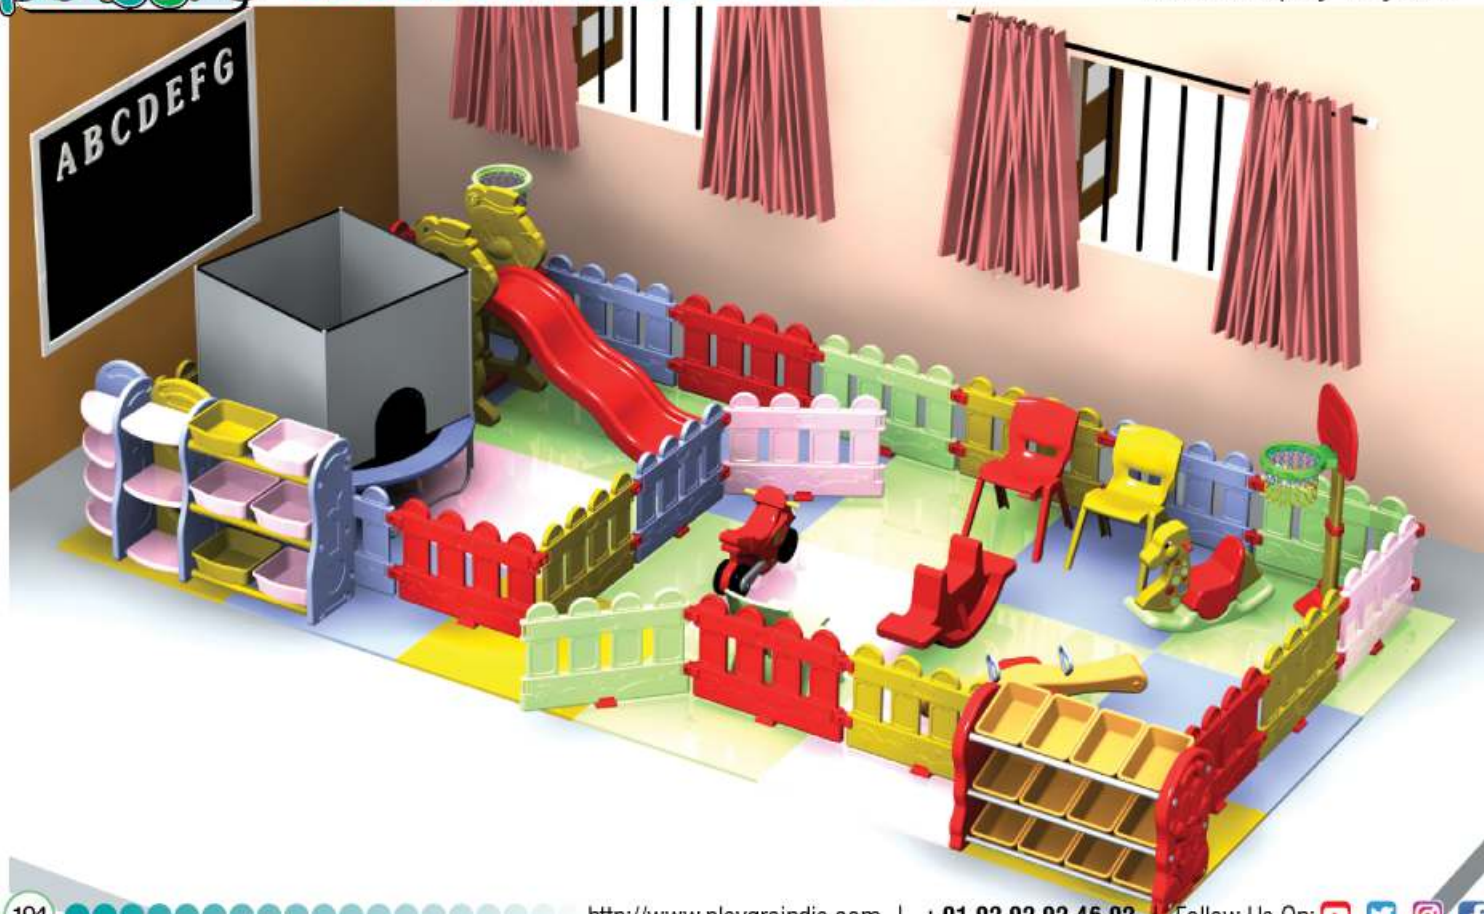

Play Zone

PZ-02

Playzone Centre
L15' xW10' ft.

Rate (₹) : **79,600/-**

1	1116	PLASTIC MOULDED CHAIR	4
2	506	SHELF	1
3	606	BOOK SHELF	1
4	1540	FLOOR MAT JUMBO (SET OF 2 PCS.)	8
5	401	JR. ROCKER	1
6	4134	CASTLE SPORTS PLAY JUNCTION	3
7	4222N	CASTLE SPORTS SWING	1
8	2407	JUMBO STALLION RIDEON	1
9	701	2 WAY EASEL BOARD	1
10	703	ADJ. BASKET BALL	1
11	787	MOTO TRIKE	1

Play Zone

PZ-03 **Playzone Centre**
L20' xW10' ft.
 Rate (₹): **1,05,740/-**

1	312	LOG TETTER TOTTER	1
2	1116	PLASTIC MOULDED CHAIR	2
3	506	SHELF	1
4	4819	MULTIPURPOSE SHELVES	1
5	401	JR. ROCKER	1
6	4134	CASTLE SPORTS PLAY JUNCTION	4
7	4308	BUNNY WAVY SLIDE	1
8	2404	JUMBO GIRAFFE RIDEON	1
9	554	TRAMPOLINE 54" (with Safety Net)	1
10	703	ADJ. BASKET BALL	1
11	705	PULL N SCOOT SPEEDY	1
12	1540	FLOOR MAT JUMBO (SET OF 2 PCS.)	9