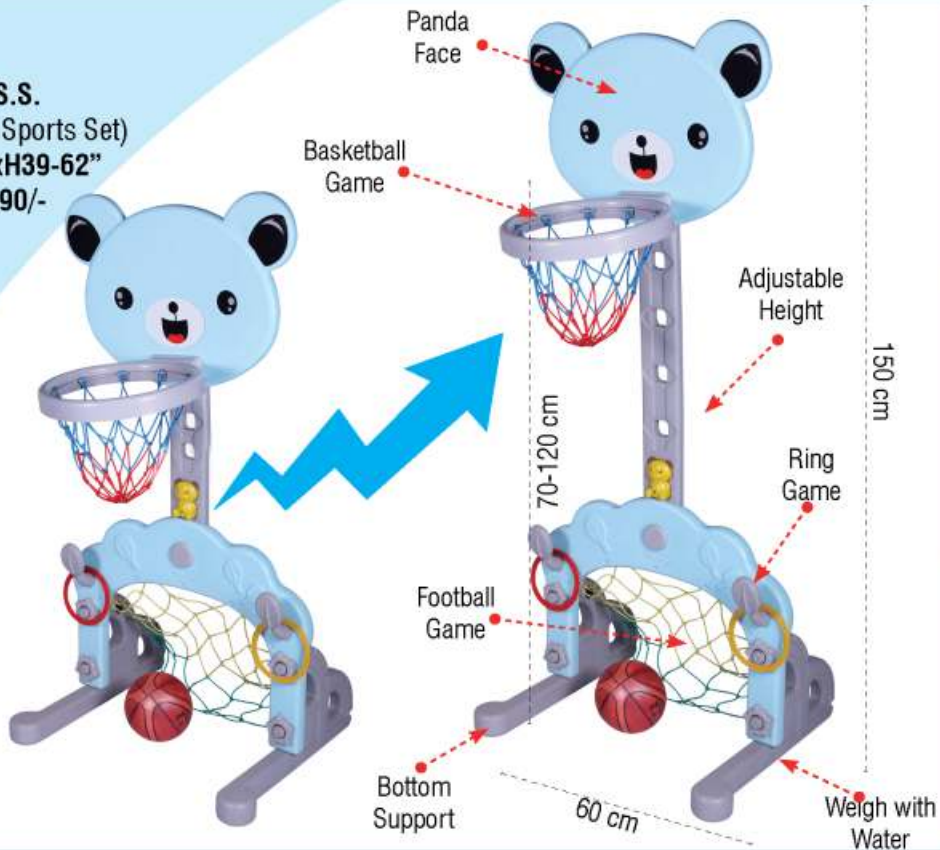

YT-6704

Catbear M.A.S.S.

(Multi Activity Sports Set)

L25" x 21.5" x H39-62"

Rate (₹) : 1,990/-

Front View