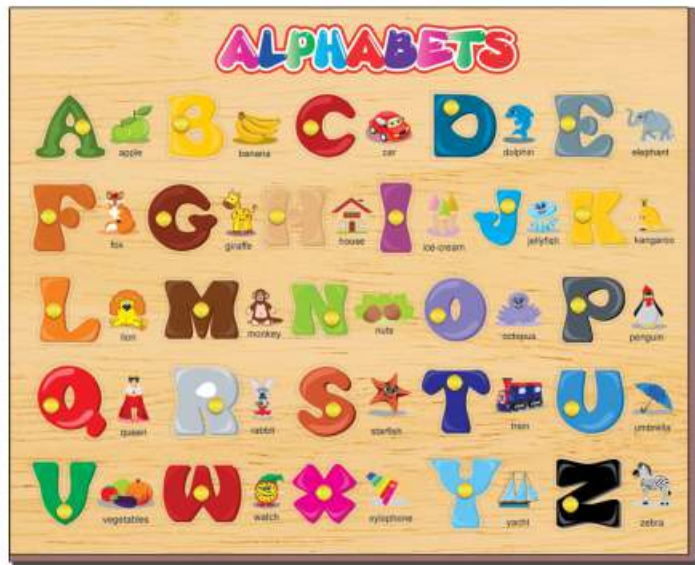

PH-7103

Alphabet with Picture

W15" x H12"

Rate (₹) : **390/-**