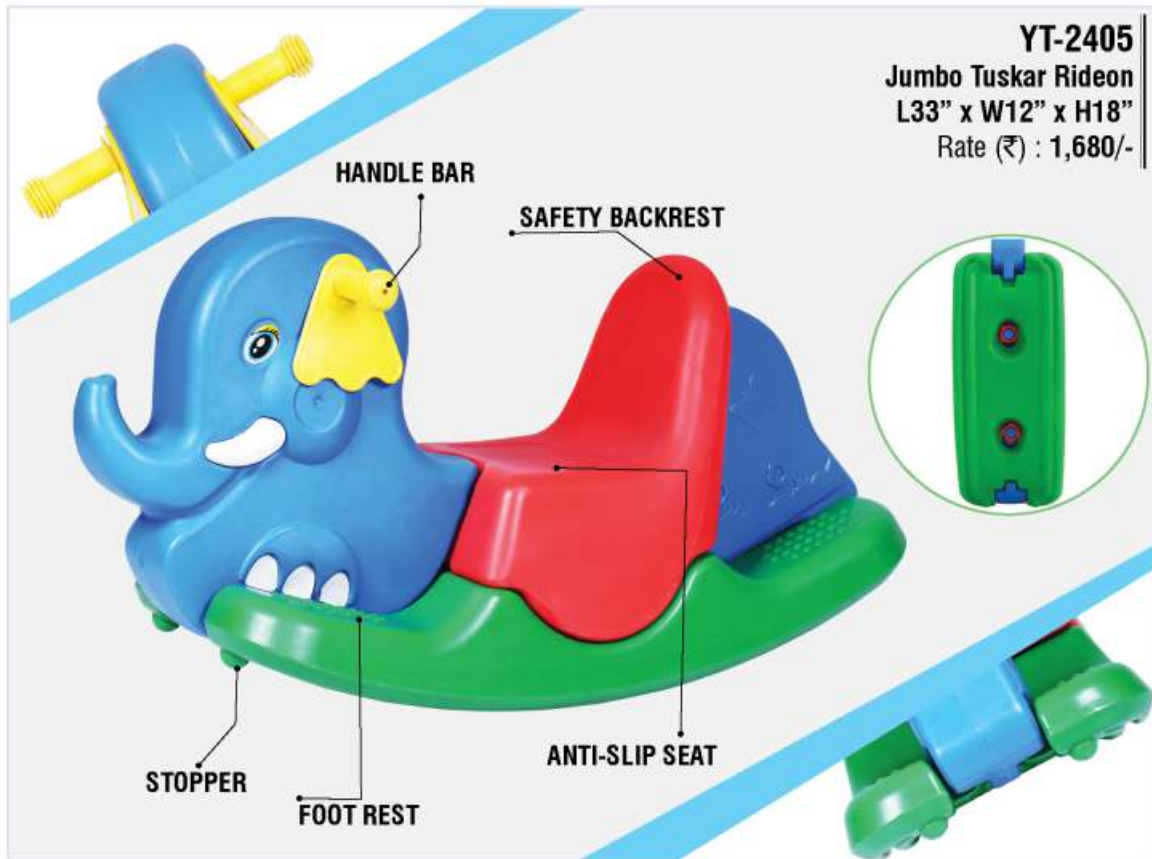

YT-2405
Jumbo Tuskar Rideon
L33" x W12" x H18"
Rate (₹) : 1,680/-