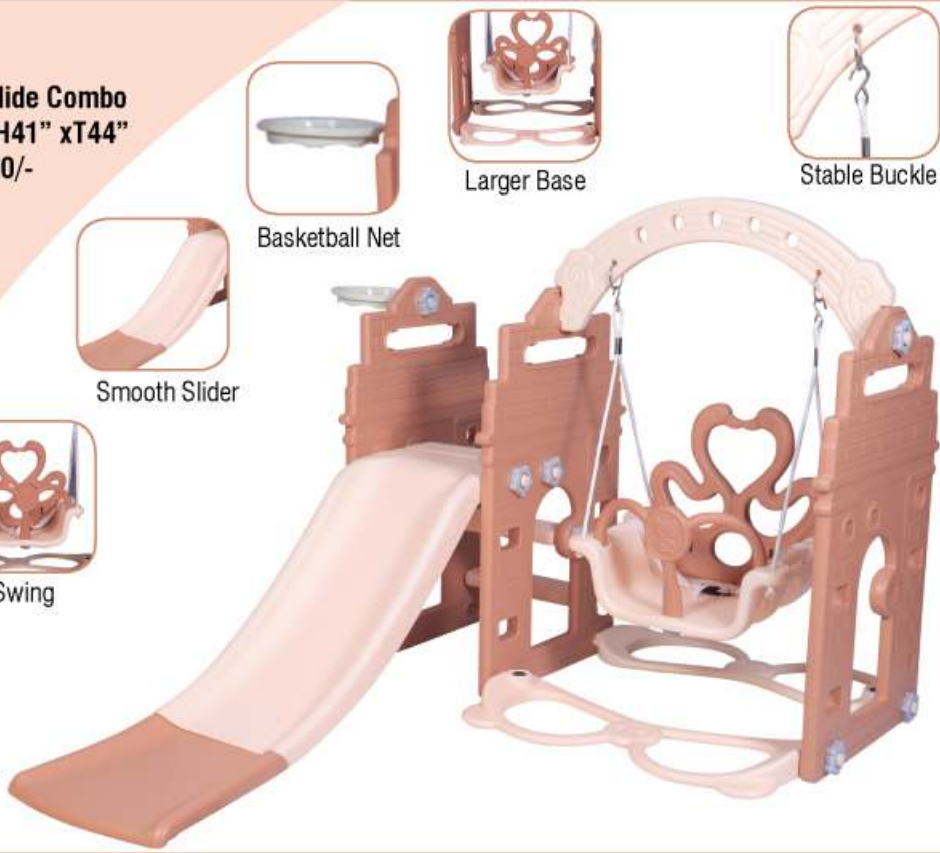

Stable Buckle

Swing with Safety Guard

Larger Base

Smooth Well-rounded Edges

PGS-6426
Monumental Swing
L31.5" x W30.5" x H41"
Rate (₹) : 3,600/-

*Design Registration A/F

PGS-6416
Monumental Slide Combo
L61" xW47" xH41" xT44"
Rate (₹) : 6,000/-

Basketball Net

Larger Base

Stable Buckle

Smooth Slider

Swing

You Can Put Water Inside The Base

*Design Registration A/F

Front View

Side View

Back View

Front View

Side View

Back View

Smooth
Slider

Higher Handrails

Non-Slip
Steps**PGS-211****My First Slide****L43"xW22"xH27.5"xT39"**