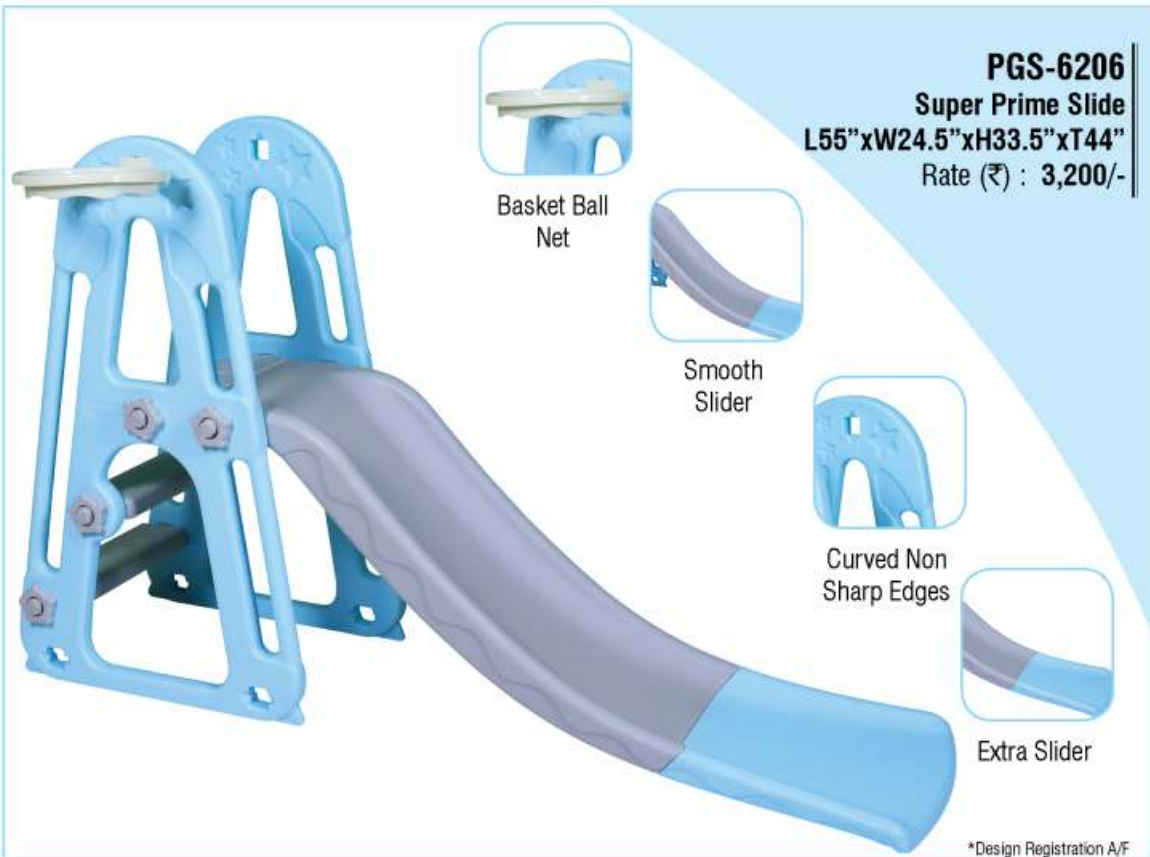

PGS-6206
Super Prime Slide
L55" xW24.5" xH33.5" xT44"
Rate (₹) : 3,200/-

*Design Registration A/F