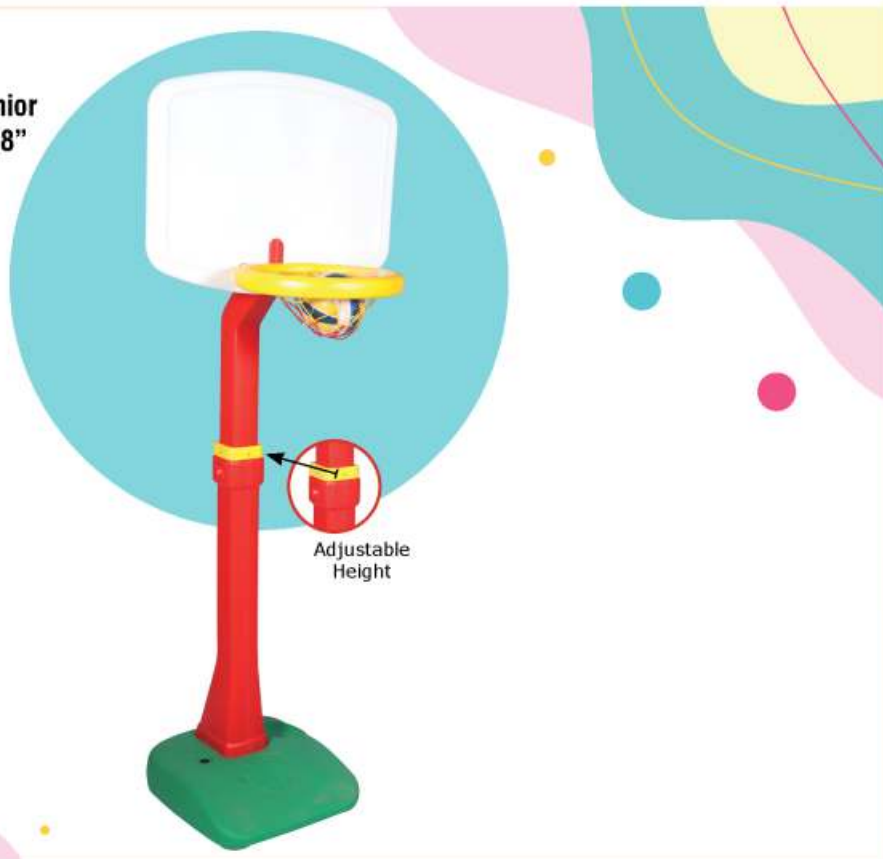

Rate (₹) : 2,990/-

YT-4701
Cute Easel Board
L22.8" x W21.6" x H38.5"
Rate (₹) : 2,800/-

Front View

Side View

Back View

playgro®

Front View

Side View

Back View

PGS-703
Adj. Basketball Set
L15" xW20" xH54"
Rate (₹) : 1,600/-

YT-4703

Adj. Basketball Senior

L20" xW18" xH98.8"

Rate (₹) : 3,800/-

Front View

Side View