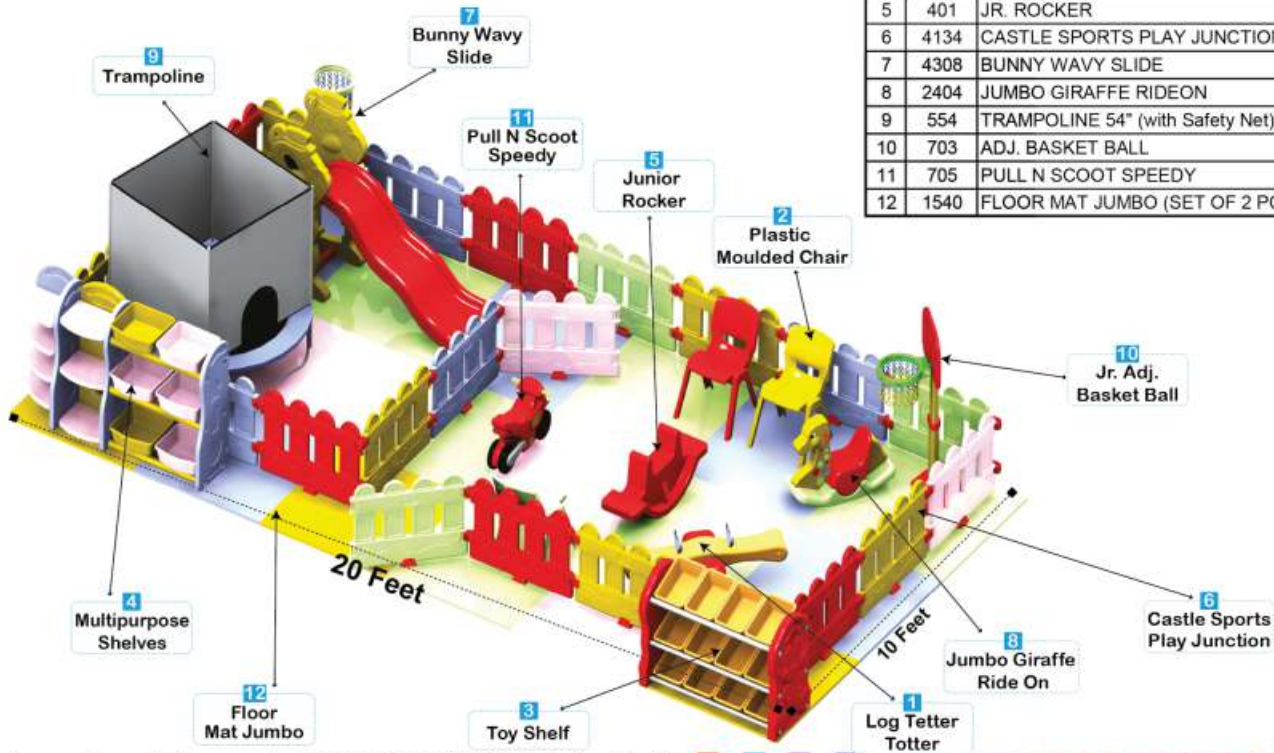

Play Zone

PZ-02

Playzone Centre
L15' xW10' ft.

Rate (₹) : **79,600/-**

1	1116	PLASTIC MOULDED CHAIR	4
2	506	SHELF	1
3	606	BOOK SHELF	1
4	1540	FLOOR MAT JUMBO (SET OF 2 PCS.)	8
5	401	JR. ROCKER	1
6	4134	CASTLE SPORTS PLAY JUNCTION	3
7	4222N	CASTLE SPORTS SWING	1
8	2407	JUMBO STALLION RIDEON	1
9	701	2 WAY EASEL BOARD	1
10	703	ADJ. BASKET BALL	1
11	787	MOTO TRIKE	1

Play Zone

PZ-03 **Playzone Centre**
L20' xW10' ft.
 Rate (₹): **1,05,740/-**

1	312	LOG TETTER TOTTER	1
2	1116	PLASTIC MOULDED CHAIR	2
3	506	SHELF	1
4	4819	MULTIPURPOSE SHELVES	1
5	401	JR. ROCKER	1
6	4134	CASTLE SPORTS PLAY JUNCTION	4
7	4308	BUNNY WAVY SLIDE	1
8	2404	JUMBO GIRAFFE RIDEON	1
9	554	TRAMPOLINE 54" (with Safety Net)	1
10	703	ADJ. BASKET BALL	1
11	705	PULL N SCOOT SPEEDY	1
12	1540	FLOOR MAT JUMBO (SET OF 2 PCS.)	9