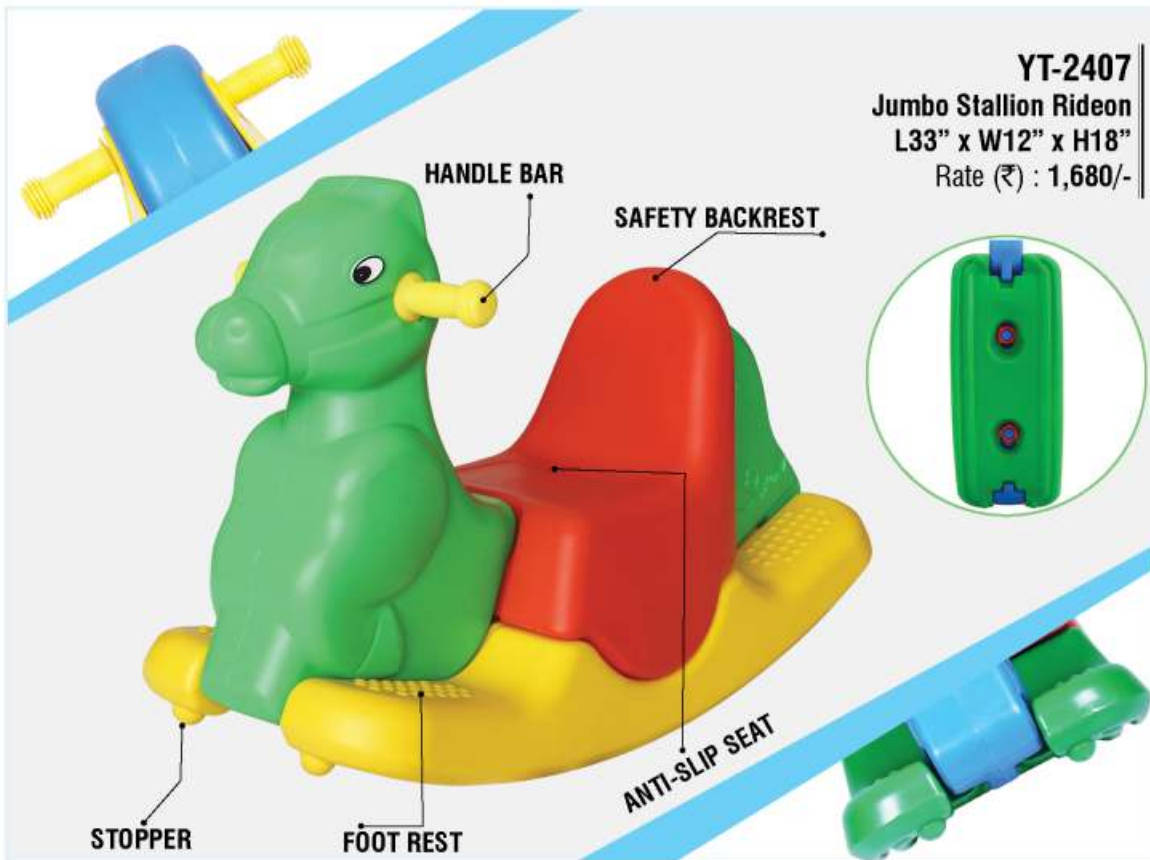

YT-2407
Jumbo Stallion Rideon
L33" x W12" x H18"
 Rate (₹) : 1,680/-

Front View

Side View

Back View

YT-1404
Giraffe Ride-On
L28.7" x W10" x H20.5"
Rate (₹) : 1,390/-

SAFETY BACKREST

HANDLE BAR

ANTI-SLIP SEAT