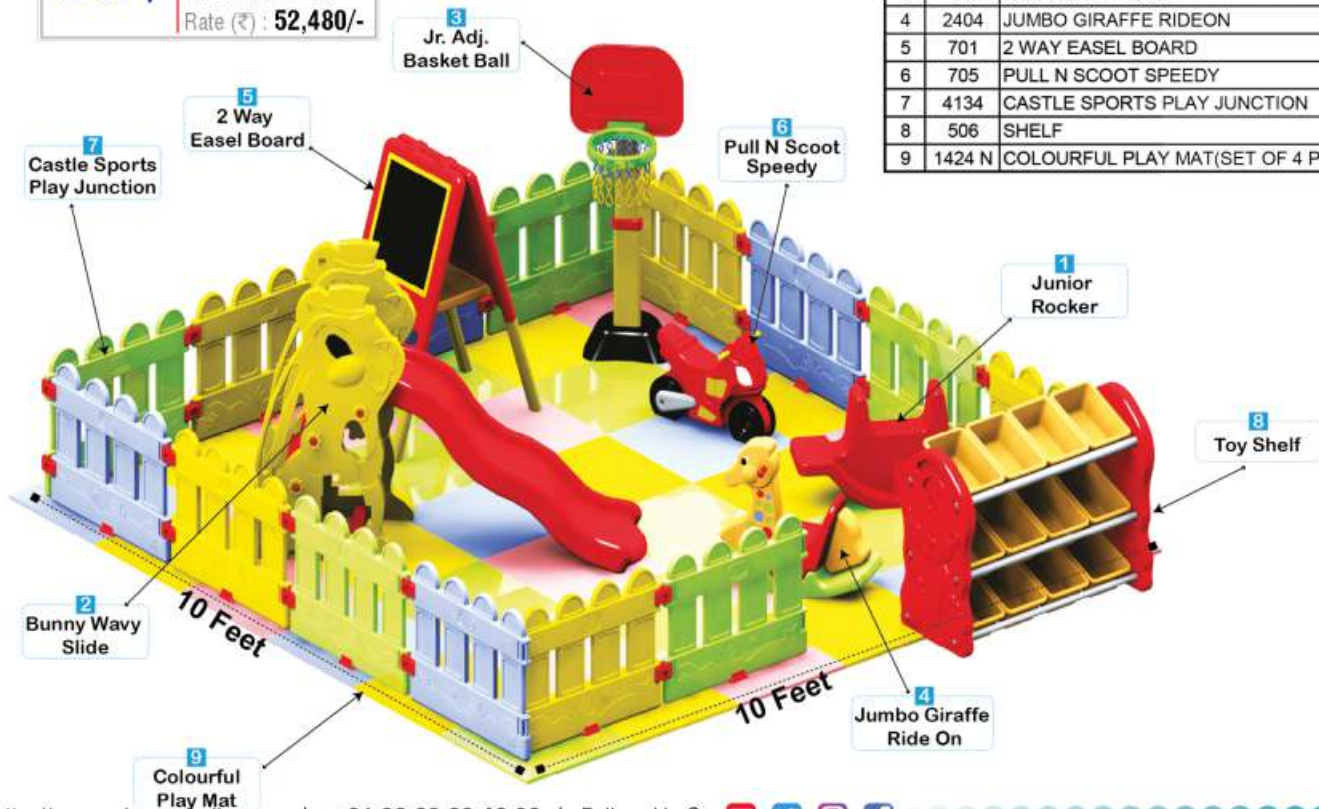

Play Zone

PZ-01

Playzone Centre
L10' xW10' ft.

Rate (₹) : 52,480/-

1	401	JR. ROCKER	1
2	4308	BUNNY WAVY SLIDE	1
3	703	ADJ. BASKET BALL	1
4	2404	JUMBO GIRAFFE RIDEON	1
5	701	2 WAY EASEL BOARD	1
6	705	PULL N SCOOT SPEEDY	1
7	4134	CASTLE SPORTS PLAY JUNCTION	3
8	506	SHELF	1
9	1424 N	COLOURFUL PLAY MAT (SET OF 4 PCS.)	7