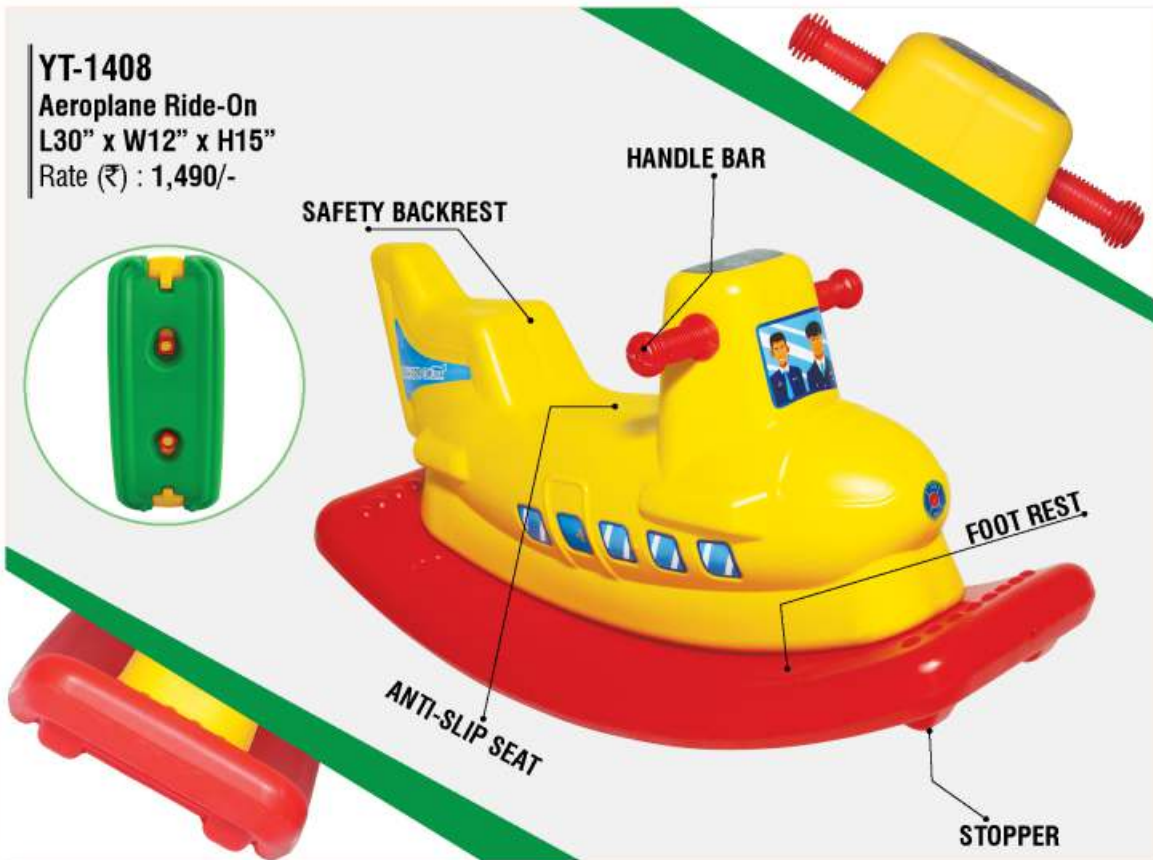

FOOT REST

STOPPER

YT-1405
Colt Ride-On
 L28.7" x W12" x H19.6"
 Rate (₹) : 1,390/-

Front View

Side View

Back View

YT-1408
Aeroplane Ride-On
 L30" x W12" x H15"
 Rate (₹) : 1,490/-

HANDLE BAR

SAFETY BACKREST

FOOT REST

ANTI-SLIP SEAT

STOPPER

PGS-605
Balancer Toy Set
L20.5"xW4.75"xH4"(1 Pc.)
(Set of 2 Pcs.)
Rate (₹) : 1,290/-

Front View

Side View

Back View