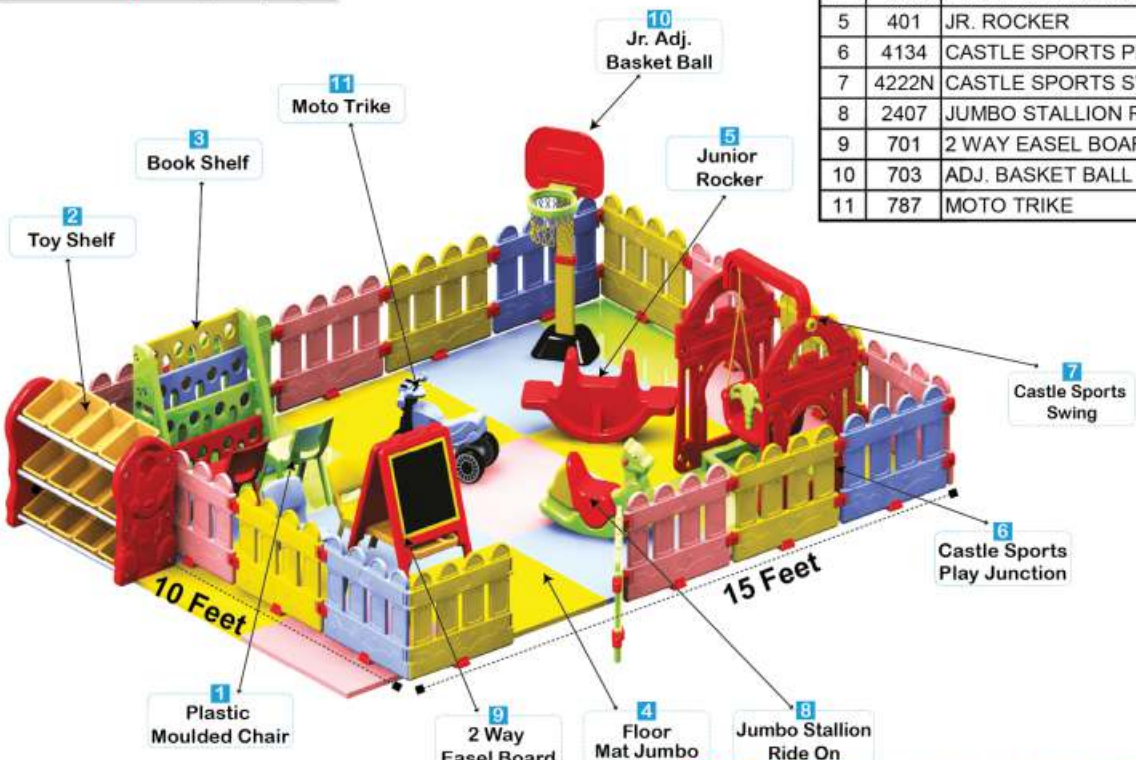

1	401	JR. ROCKER	1
2	4308	BUNNY WAVY SLIDE	1
3	703	ADJ. BASKET BALL	1
4	2404	JUMBO GIRAFFE RIDEON	1
5	701	2 WAY EASEL BOARD	1
6	705	PULL N SCOOT SPEEDY	1
7	4134	CASTLE SPORTS PLAY JUNCTION	3
8	506	SHELF	1
9	1424 N	COLOURFUL PLAY MAT (SET OF 4 PCS.)	7

Play Zone

PZ-02

Playzone Centre
L15' xW10' ft.

Rate (₹) : **79,600/-**

1	1116	PLASTIC MOULDED CHAIR	4
2	506	SHELF	1
3	606	BOOK SHELF	1
4	1540	FLOOR MAT JUMBO (SET OF 2 PCS.)	8
5	401	JR. ROCKER	1
6	4134	CASTLE SPORTS PLAY JUNCTION	3
7	4222N	CASTLE SPORTS SWING	1
8	2407	JUMBO STALLION RIDEON	1
9	701	2 WAY EASEL BOARD	1
10	703	ADJ. BASKET BALL	1
11	787	MOTO TRIKE	1