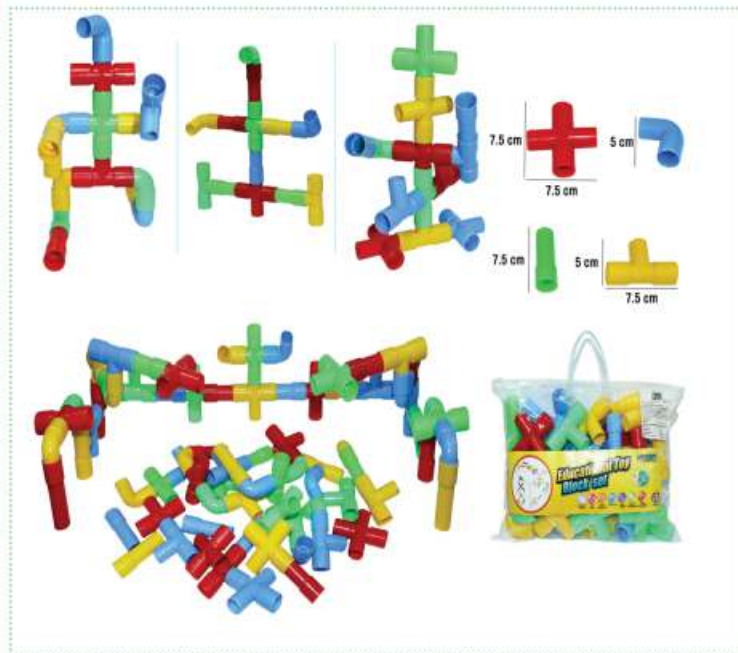

PH-1025
Pipe Block Set
Rate (₹) : 360/-