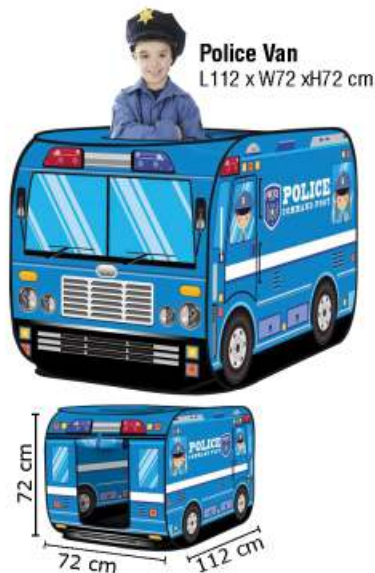

PH-9950
Role Play Tent House
Rate (₹) : **6,000/-**

Set of
3 Pcs